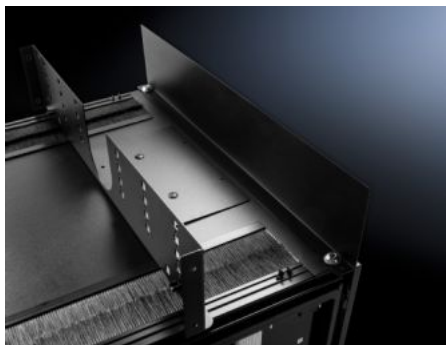

# DK 9982.270 - Roof mount cable manager for TS IT Pro

Roof mount cable manager for TS IT Pro

## Features

Model No.	DK 9982.270
Product description	Organizes overhead cable runs between racks and cable access slots in the enclosure roof. Mounts to enclosure roof in front or rear.
Material	Carbon steel
Color	RAL 9005 Black
Supply includes	Assembly components
Packaging unit	1 pc(s).
UPC-Code	92543